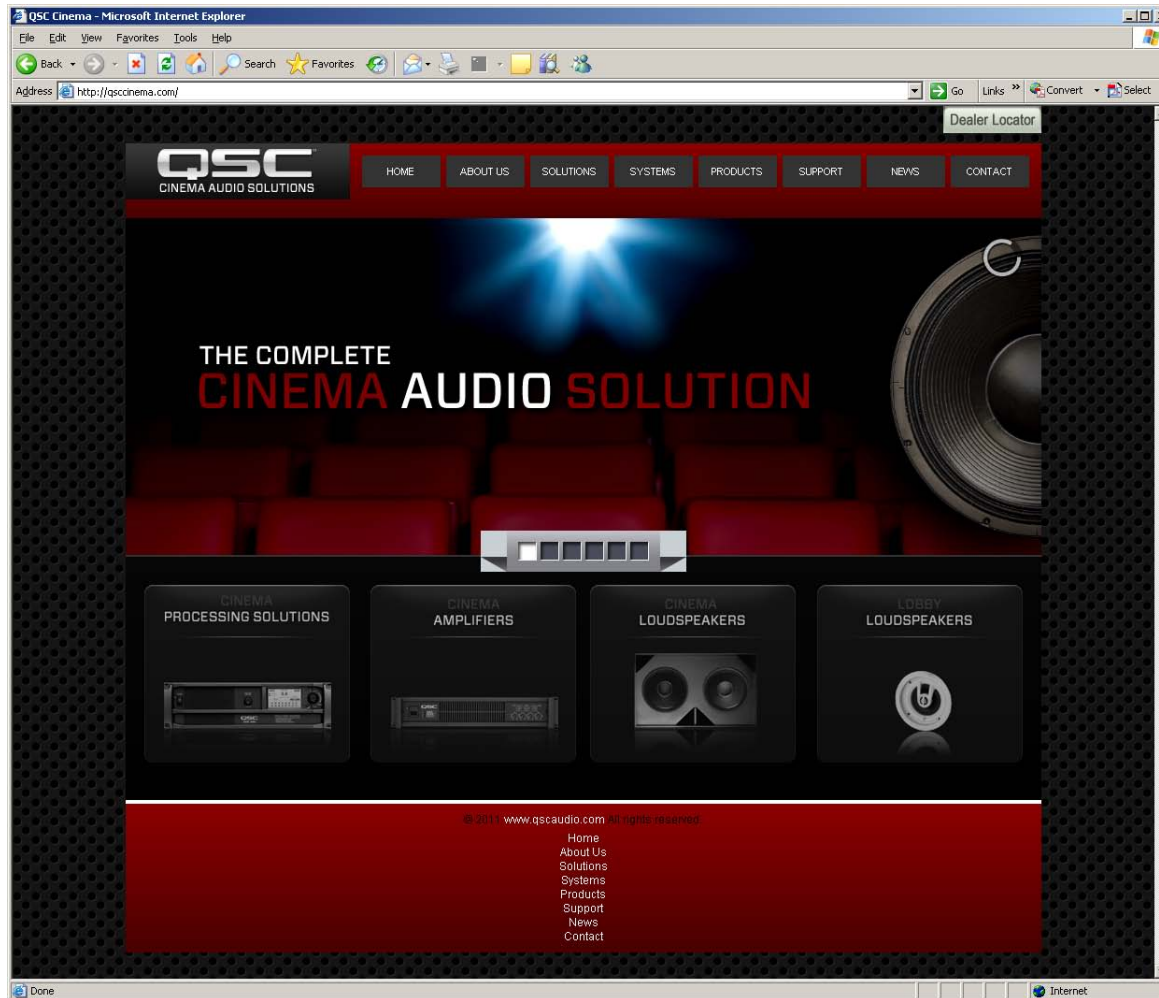

New QSC Cinema Website

Visit the site at: <http://qscinema.com/>