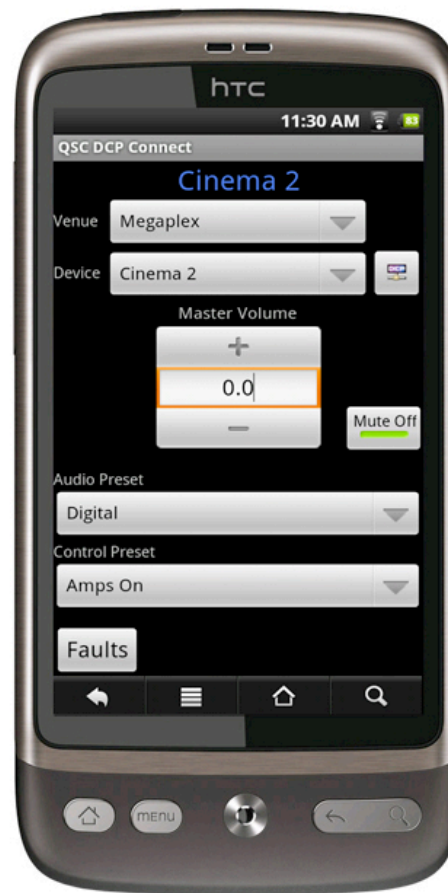

- DCP Cinema Processors
- DCM Crossover/Monitors
- DCA Amplifiers
- DCS Loudspeakers

New QSC Cinema Website

Visit the site at: <http://qscinema.com/>

DCP 100, 200 and 300

Digital Cinema Processor News

Everything you need between the server and amps

DCP 100, 200 and 300

New DCP Control Application for Android and iOS Devices

- Control DCP Preset and Volume via secure Wi-Fi
- Monitor status of all DCA amps and speaker loads
- Free download from the Android App Market
- iOS version available in February