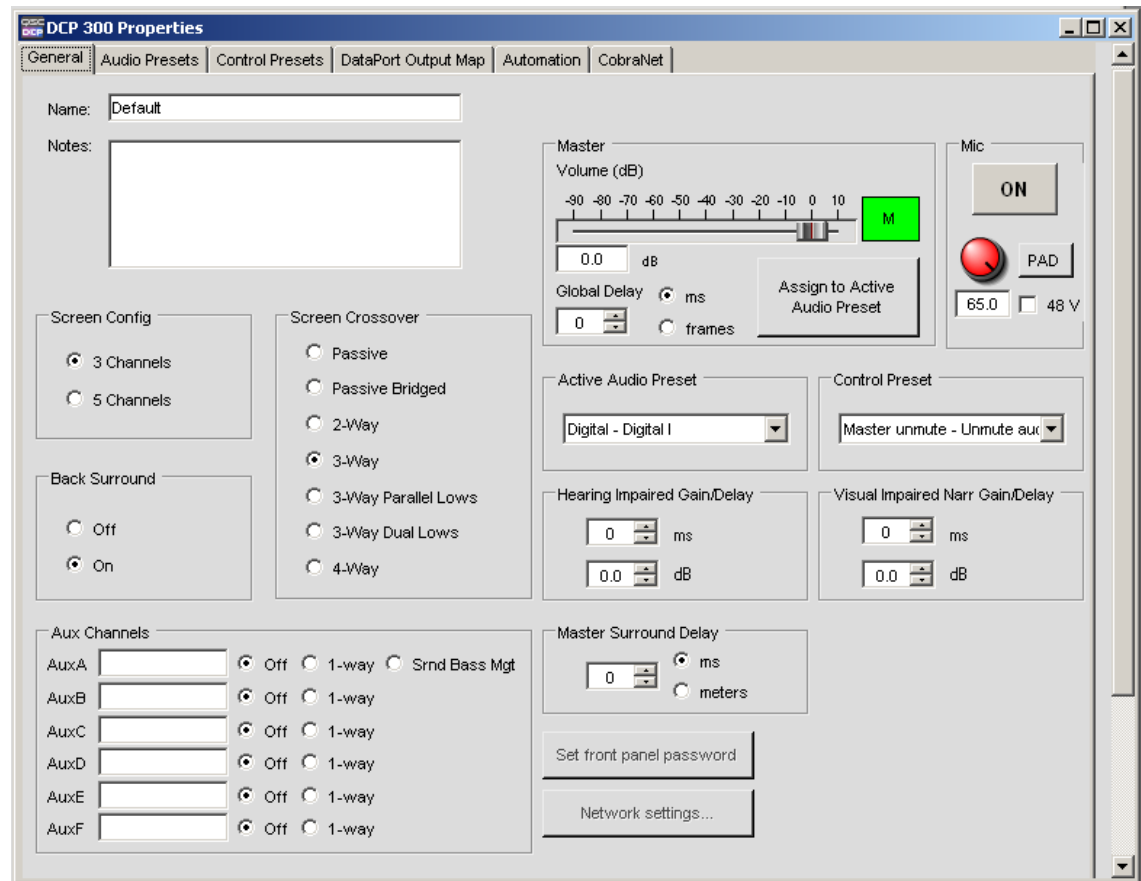

DCP 100, 200 and 300

New DCP Third Party Control

Control DCP via Ethernet from servers and remote theater management systems

1. Supports:
2. TCP/IP
   - UDP
   - SNMP