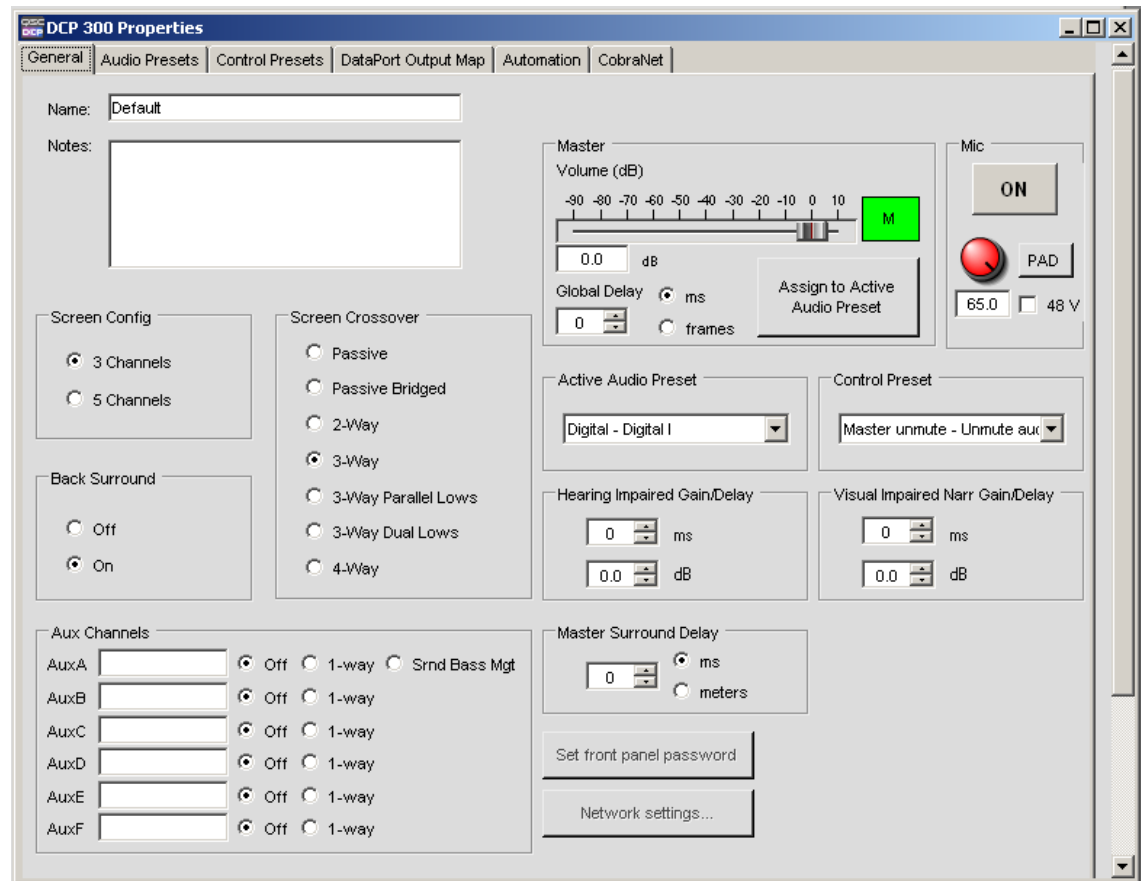

DCP 100, 200 and 300

New DCP Control Application for Android and iOS Devices

- Control DCP Preset and Volume via secure Wi-Fi
- Monitor status of all DCA amps and speaker loads
- Free download from the Android App Market
- iOS version available in February

DCP 100, 200 and 300

New DCP Software Version 2.2

–Set-up DCP via Ethernet

–Use secure Wi-Fi to connect in addition to USB

–Free download from the QSC Cinema website

DCP 100, 200 and 300

New DCP Third Party Control